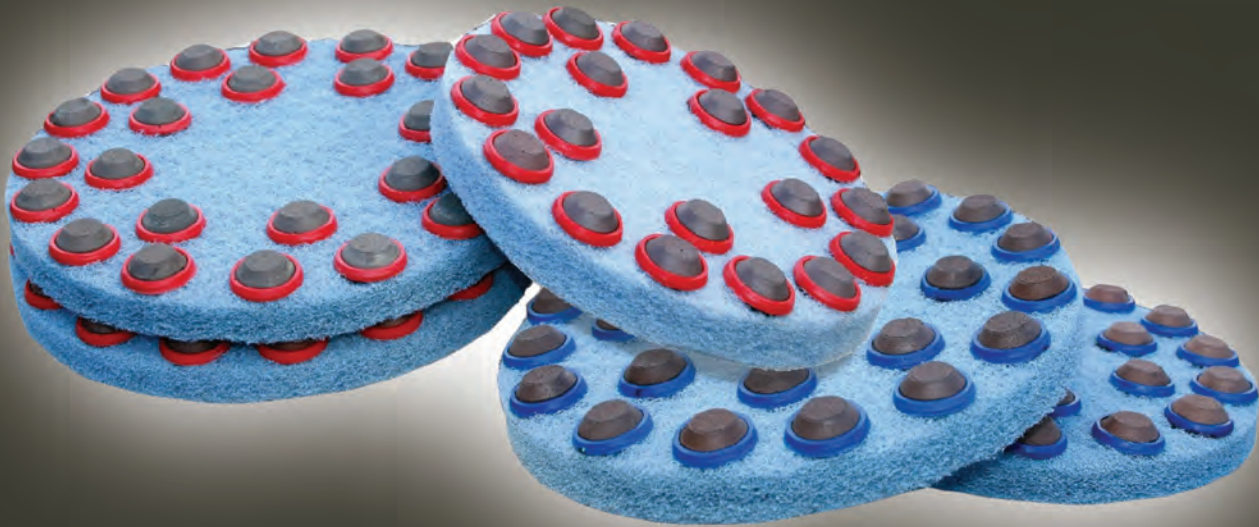

## I-Shine Polishing System

### FEATURES

- Easy to use
- No diamond glazing
- Polishes uneven floors with ease
- No phenolic burn marks
- Quick diamond change out
- Economical
- Excellent scratch pattern
- Fantastic shine
- Compatible with Innovatech's full line of Predator floor grinders